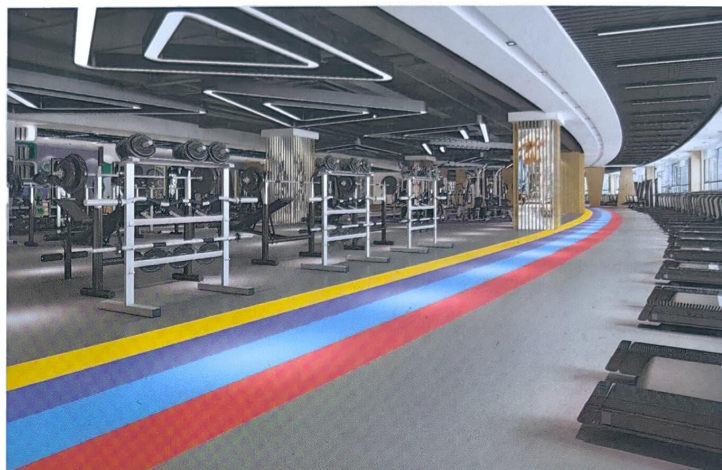

YZM-16872 4.5mm 小皮球纹